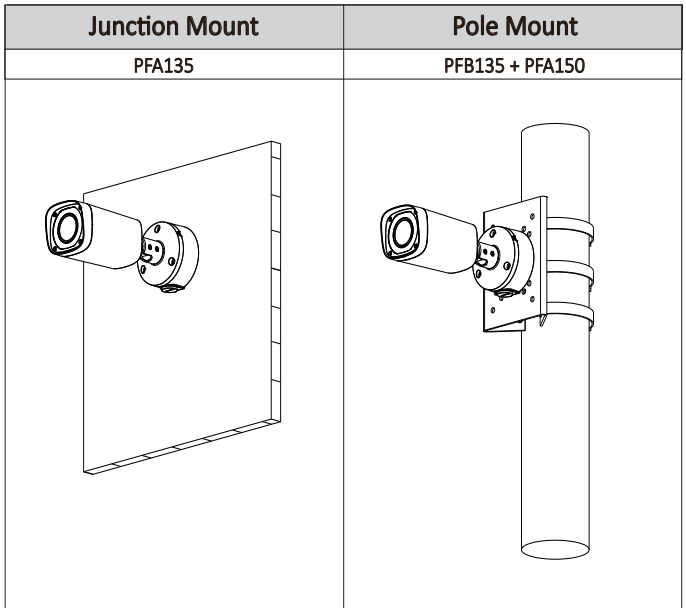

Construction

Casing	Metal
Dimensions	72mm×80mm×212.8mm ((2.8" x 3.1" x 8.4"))
Net Weight	0.685Kg (1.51lb)
Gross Weight	0.86Kg (1.90lb)

Ordering Information

Type	Part Number	Description
4MP camera	DH-IPC-HFW2431RP-ZS-IRE6	4MP WDR IR Bullet Network Camera, PAL
	DH-IPC-HFW2431RN-ZS-IRE6	4MP WDR IR Bullet Network Camera, NTSC
	IPC-HFW2431RP-ZS-IRE6	4MP WDR IR Bullet Network Camera, PAL
	IPC-HFW2431RN-ZS-IRE6	4MP WDR IR Bullet Network Camera, NTSC
	DH-IPC-HFW2431RP-VFS-IRE6	4MP WDR IR Bullet Network Camera, PAL
	DH-IPC-HFW2431RN-VFS-IRE6	4MP WDR IR Bullet Network Camera, NTSC
	IPC-HFW2431RP-VFS-IRE6	4MP WDR IR Bullet Network Camera, PAL
	IPC-HFW2431RN-VFS-IRE6	4MP WDR IR Bullet Network Camera, NTSC
Accessories (optional)	PFA135	Junction box
	PFA150	Pole mount

Accessories

Optional:

Dimensions (mm/inch)